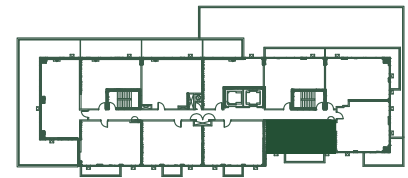

MontVert

225 VETERANS DRIVE UNIT 704

MVN 542

1 BEDROOM + FLEX
1 BATH
INTERIOR 542 SQ.FT.
EXTERIOR 97 SQ.FT.

PARKING SPOT
LOCKER

LEVELS 4-12
UNIT 704

**CONTACT US TODAY
TO BOOK AN APPOINTMENT**
647.201.0976
SALES@PRIMONT.COM