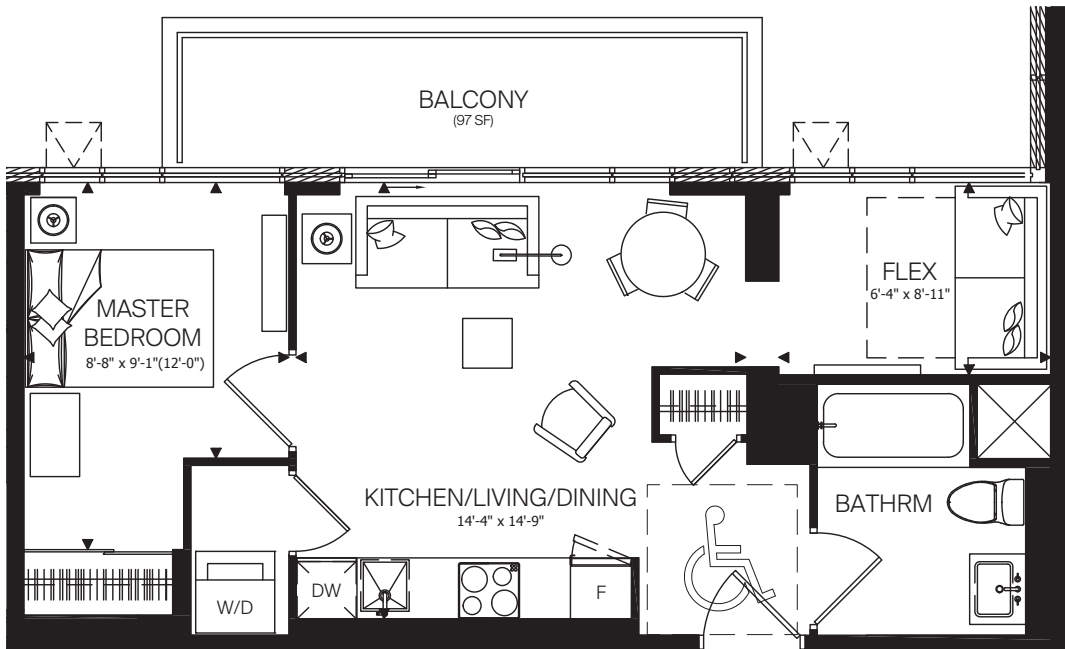

MontVert

225 VETERANS DRIVE UNIT 704

MVN 542

1 BEDROOM + FLEX
1 BATH
INTERIOR 542 SQ.FT.
EXTERIOR 97 SQ.FT.

PARKING SPOT
LOCKER

UNIT 704

**CONTACT US TODAY
TO BOOK AN APPOINTMENT**
647.201.0976
SALES@PRIMONT.COM