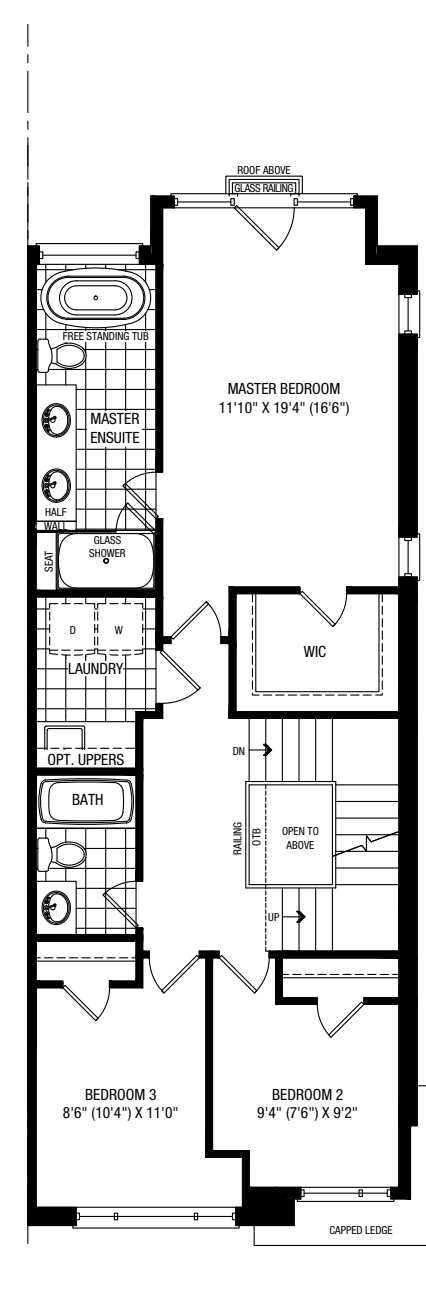

GLENWOOD COLLECTION

THE TOWNSON BAYVIEW

REAR ELEVATION A

FRONT ELEVATION A

ELEV. A 2,619 SQ. FT.
INCLUDES 53 SQ. FT. OPEN TO BELOW

RLT-06 END

ELEV. B 2,619 SQ. FT.
INCLUDES 53 SQ. FT. OPEN TO BELOW

RLT-06 END

3 BEDROOM | 2 BATH & 2 POWDER

GLENWOOD COLLECTION

THE TOWNSON BAYVIEW

GROUND A & B

OPT. GROUND A & B

MAIN A & B

THIRD A & B

OPT. THIRD A & B

TERRACE A & B