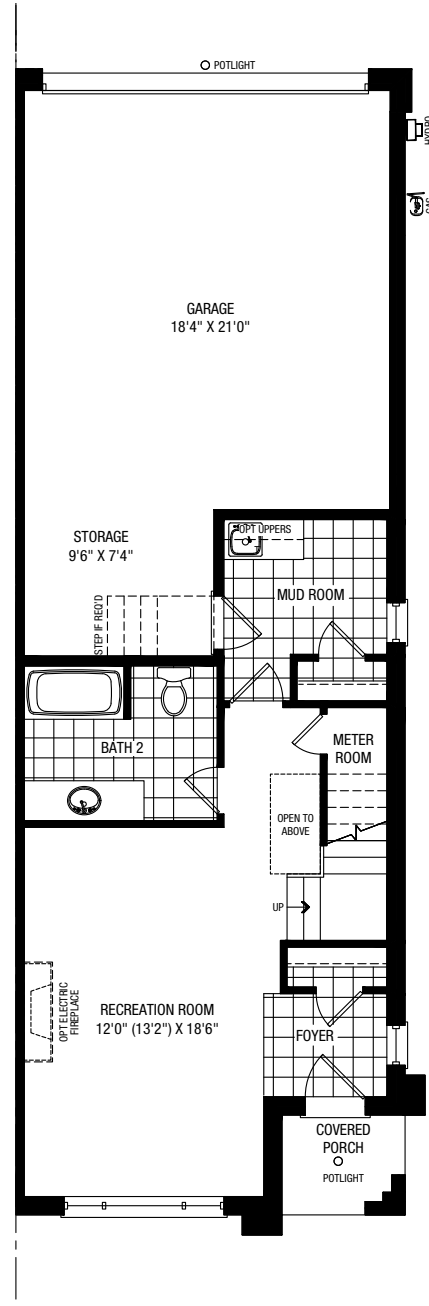

GLENWOOD COLLECTION

THE TOWNSON BAYVIEW

REAR ELEVATION A

FRONT ELEVATION A

ELEV. A 2,619 SQ. FT.
INCLUDES 53 SQ. FT. OPEN TO BELOW

RLT-06 END

ELEV. B 2,619 SQ. FT.
INCLUDES 53 SQ. FT. OPEN TO BELOW

RLT-06 END

3 BEDROOM | 2 BATH & 2 POWDER

GLENWOOD COLLECTION

THE TOWNSON BAYVIEW

GROUND A & B

OPT. GROUND A & B

MAIN A & B

THIRD A & B

OPT. THIRD A & B

TERRACE A & B