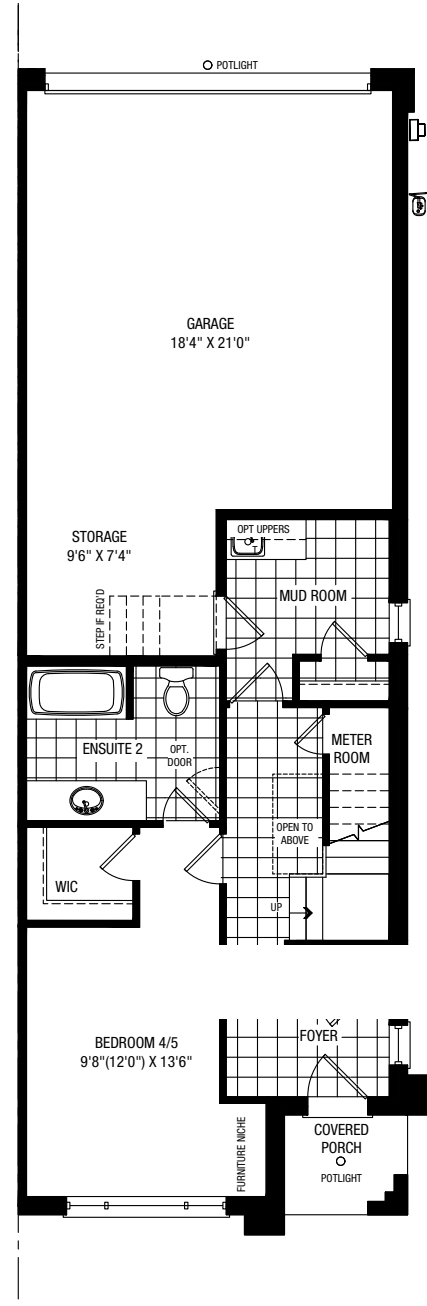

GLENWOOD COLLECTION

THE TOWNSON BAYVIEW

REAR ELEVATION A

FRONT ELEVATION A

ELEV. A 2,619 SQ. FT.
INCLUDES 53 SQ. FT. OPEN TO BELOW

RLT-06 END

ELEV. B 2,619 SQ. FT.
INCLUDES 53 SQ. FT. OPEN TO BELOW

RLT-06 END

3 BEDROOM | 2 BATH & 2 POWDER

GLENWOOD COLLECTION

THE TOWNSON BAYVIEW

GROUND A & B

OPT. GROUND A & B

MAIN A & B

THIRD A & B

OPT. THIRD A & B

TERRACE A & B