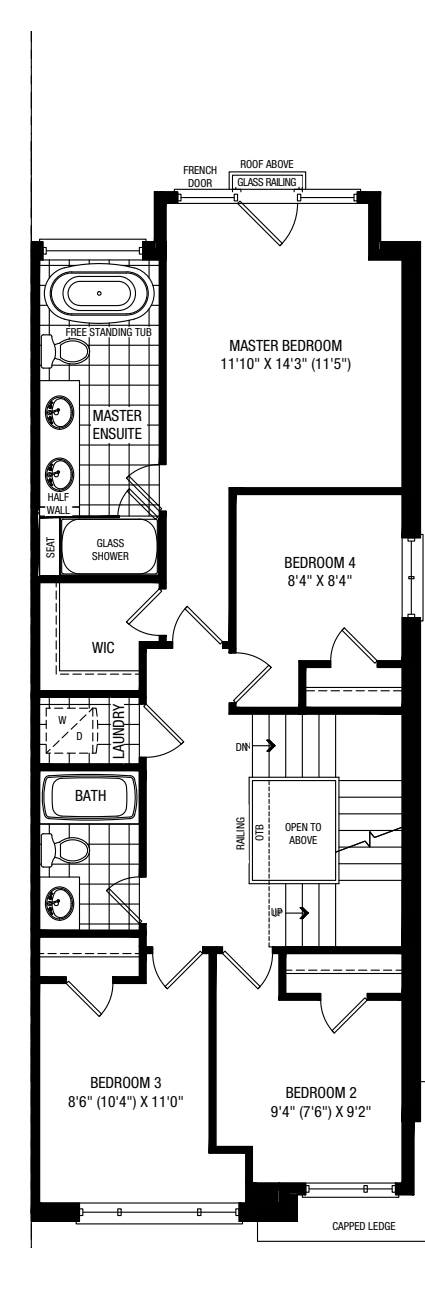

GLENWOOD COLLECTION

THE TOWNSON BAYVIEW

REAR ELEVATION A

FRONT ELEVATION A

ELEV. A 2,619 SQ. FT.
INCLUDES 53 SQ. FT. OPEN TO BELOW

RLT-06 END

ELEV. B 2,619 SQ. FT.
INCLUDES 53 SQ. FT. OPEN TO BELOW

RLT-06 END

3 BEDROOM | 2 BATH & 2 POWDER

GLENWOOD COLLECTION

THE TOWNSON BAYVIEW

GROUND A & B

OPT. GROUND A & B

MAIN A & B

THIRD A & B

OPT. THIRD A & B

TERRACE A & B