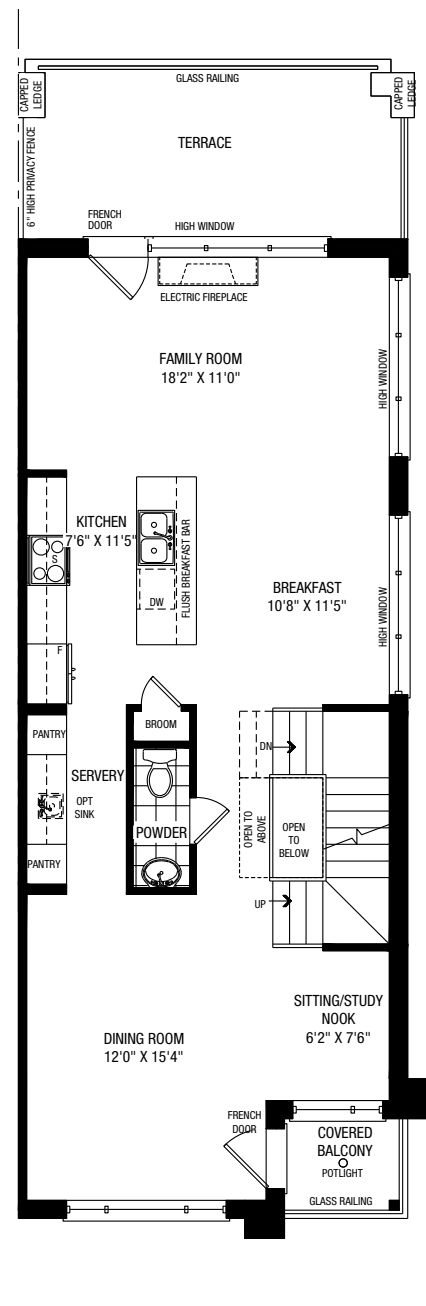

GLENWOOD COLLECTION

THE TOWNSON BAYVIEW

REAR ELEVATION A

FRONT ELEVATION A

ELEV. A 2,619 SQ. FT.
INCLUDES 53 SQ. FT. OPEN TO BELOW

RLT-06 END

ELEV. B 2,619 SQ. FT.
INCLUDES 53 SQ. FT. OPEN TO BELOW

RLT-06 END

3 BEDROOM | 2 BATH & 2 POWDER

GLENWOOD COLLECTION

THE TOWNSON BAYVIEW

GROUND A & B

OPT. GROUND A & B

MAIN A & B

THIRD A & B

OPT. THIRD A & B

TERRACE A & B