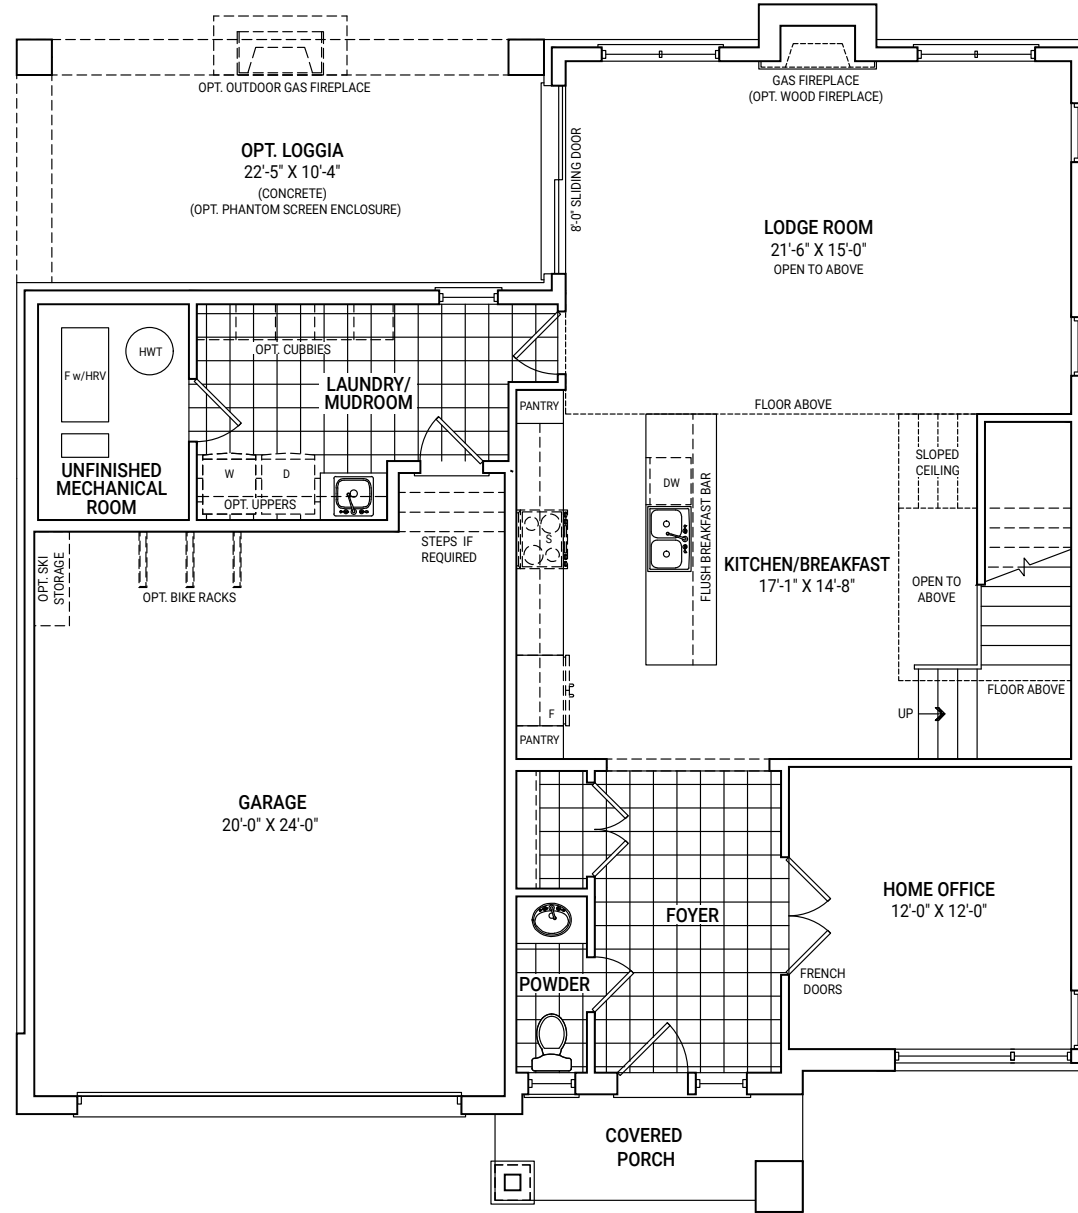

JACKSON HOLE

54-05
ELEVATION B
2,994 SQ.FT

GROUND FLOOR PLAN
ELEVATION B