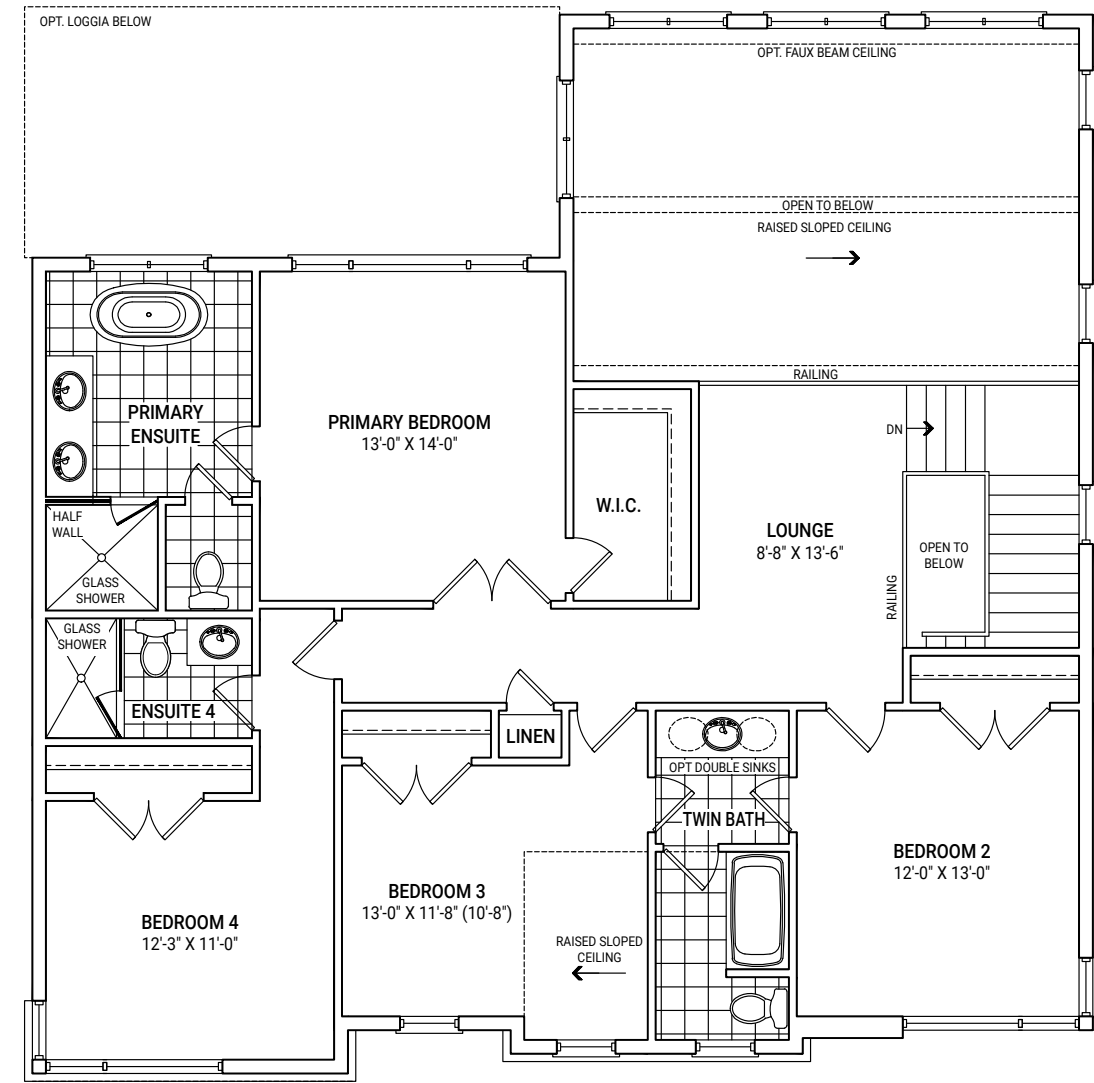

SECOND FLOOR PLAN
ELEVATION B