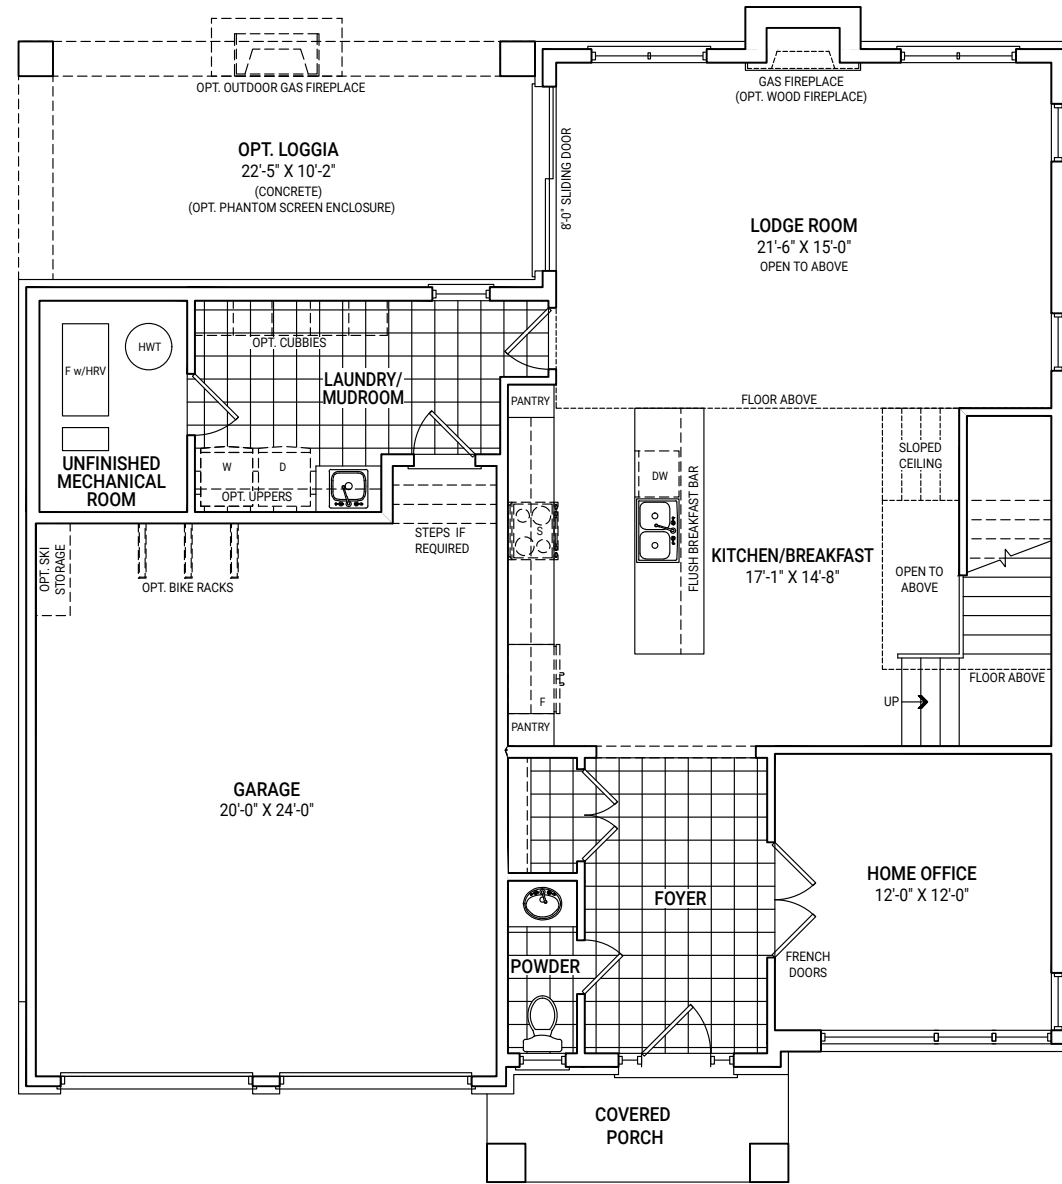

JACKSON HOLE

54-05 ELEVATION A 2,981 SQ.FT

THE SUMMIT²

SCHEDULE D

ELEVATION B 2,994 SQ.FT

ELEVATION D 2,987 SQ.FT

JACKSON HOLE

54-05
ELEVATION A
2,981 SQ.FT

GROUND FLOOR PLAN
ELEVATION A

SECOND FLOOR PLAN
ELEVATION A

JACKSON HOLE

54-05 ELEVATION B 2,994 SQ.FT

THE SUMMIT²

SCHEDULE D

ELEVATION A 2,981 SQ.FT

ELEVATION D 2,987 SQ.FT

JACKSON HOLE

54-05
ELEVATION B
 2,994 SQ.FT

GROUND FLOOR PLAN
 ELEVATION B

SECOND FLOOR PLAN
 ELEVATION B

Plan is not to scale and all illustrations are artist concept only. Dimensions, specifications, layouts and materials are approximate only and are subject to change without notice. Tile patterns may vary. Window size and location may vary. Actual usable floor space may vary from stated floor area. Bulkheads required for mechanical purposes such as kitchen and washroom exhausts and heating and cooling ducts have not been indicated. Balcony location(s) and sizes vary per floor. Furniture and islands shown are displayed for illustration purposes only and are not included in the sale price. Suites are sold unfurnished. E.&O.E.

JACKSON HOLE

54-05 ELEVATION D 2,987 SQ.FT

THE SUMMIT²

SCHEDULE D

ELEVATION A 2,981 SQ.FT

ELEVATION B 2,994 SQ.FT

JACKSON HOLE

54-05
ELEVATION D
2,987 SQ.FT