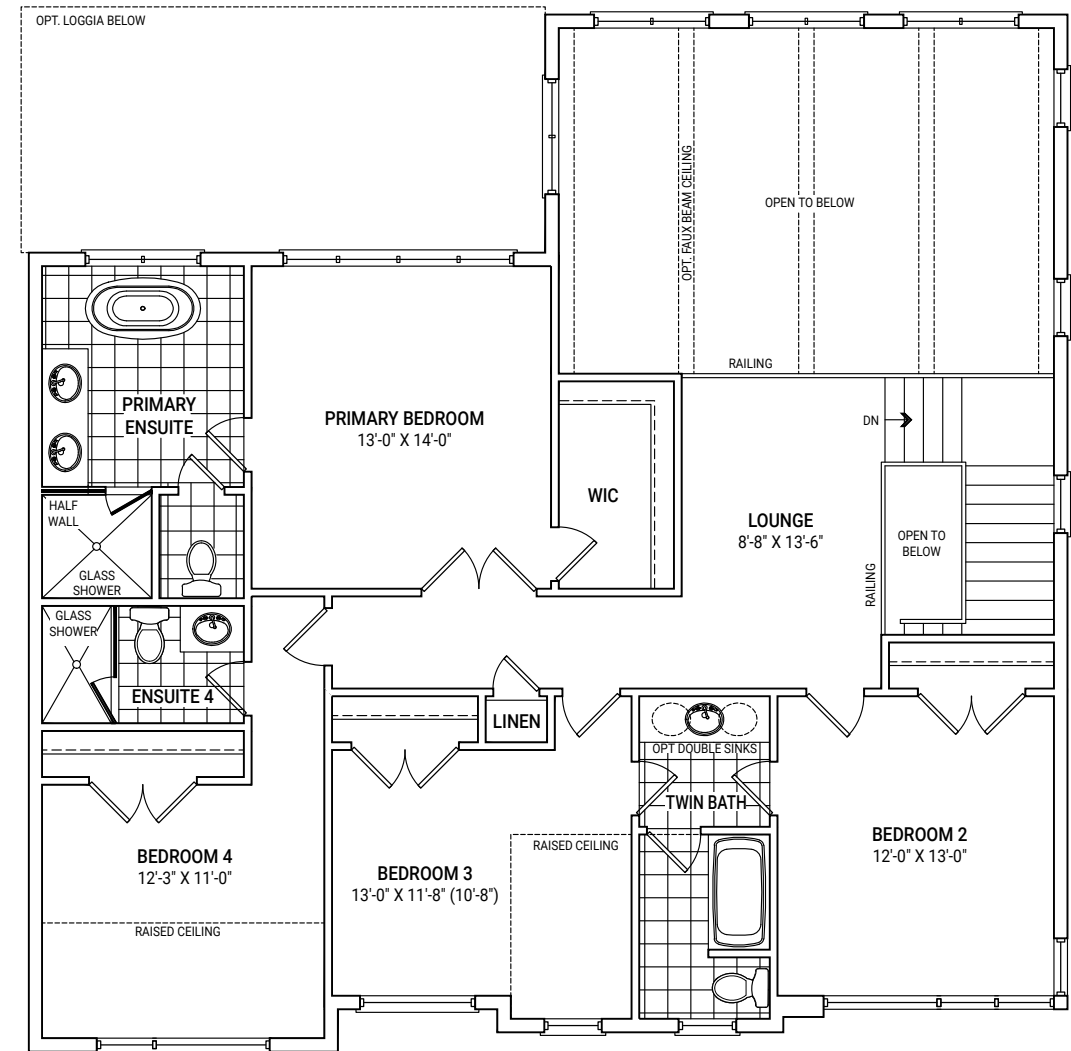

JACKSON HOLE

54-05 ELEVATION A 2,981 SQ.FT

THE SUMMIT²

SCHEDULE D

ELEVATION B 2,994 SQ.FT

ELEVATION D 2,987 SQ.FT

JACKSON HOLE

54-05
ELEVATION A
2,981 SQ.FT

GROUND FLOOR PLAN
ELEVATION A

SECOND FLOOR PLAN
ELEVATION A

JACKSON HOLE

54-05 ELEVATION B 2,994 SQ.FT

THE SUMMIT²

SCHEDULE D

ELEVATION A 2,981 SQ.FT

ELEVATION D 2,987 SQ.FT

JACKSON HOLE

54-05
ELEVATION B
 2,994 SQ.FT

GROUND FLOOR PLAN
 ELEVATION B

SECOND FLOOR PLAN
 ELEVATION B

Plan is not to scale and all illustrations are artist concept only. Dimensions, specifications, layouts and materials are approximate only and are subject to change without notice. Tile patterns may vary. Window size and location may vary. Actual usable floor space may vary from stated floor area. Bulkheads required for mechanical purposes such as kitchen and washroom exhausts and heating and cooling ducts have not been indicated. Balcony location(s) and sizes vary per floor. Furniture and islands shown are displayed for illustration purposes only and are not included in the sale price. Suites are sold unfurnished. E.&O.E.

JACKSON HOLE

54-05 ELEVATION D 2,987 SQ.FT

THE SUMMIT²

SCHEDULE D

ELEVATION A 2,981 SQ.FT

ELEVATION B 2,994 SQ.FT

JACKSON HOLE

54-05
ELEVATION D
2,987 SQ.FT