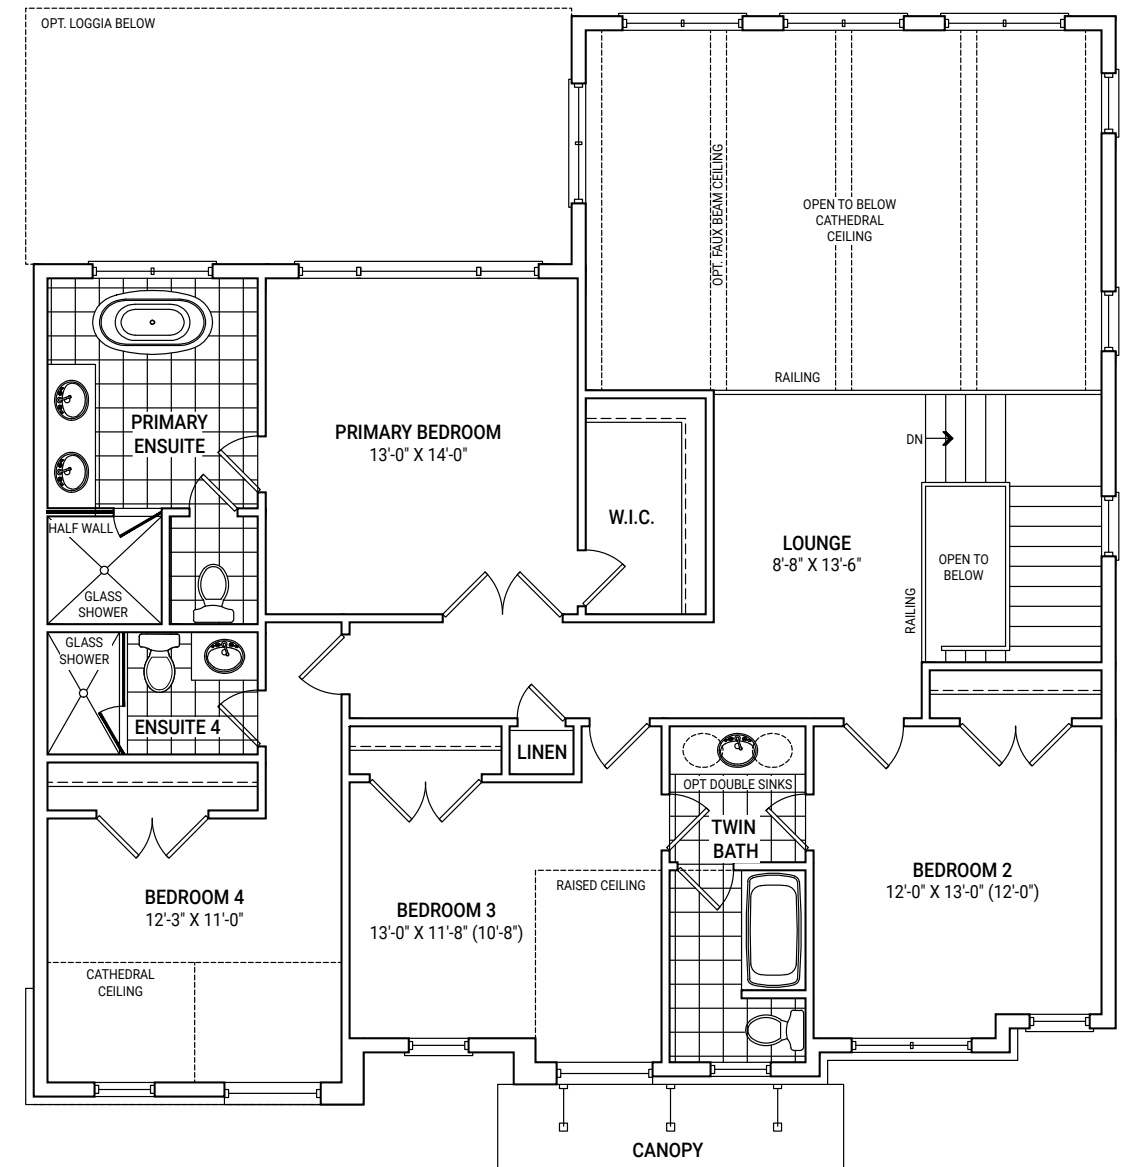

SECOND FLOOR PLAN
ELEVATION D