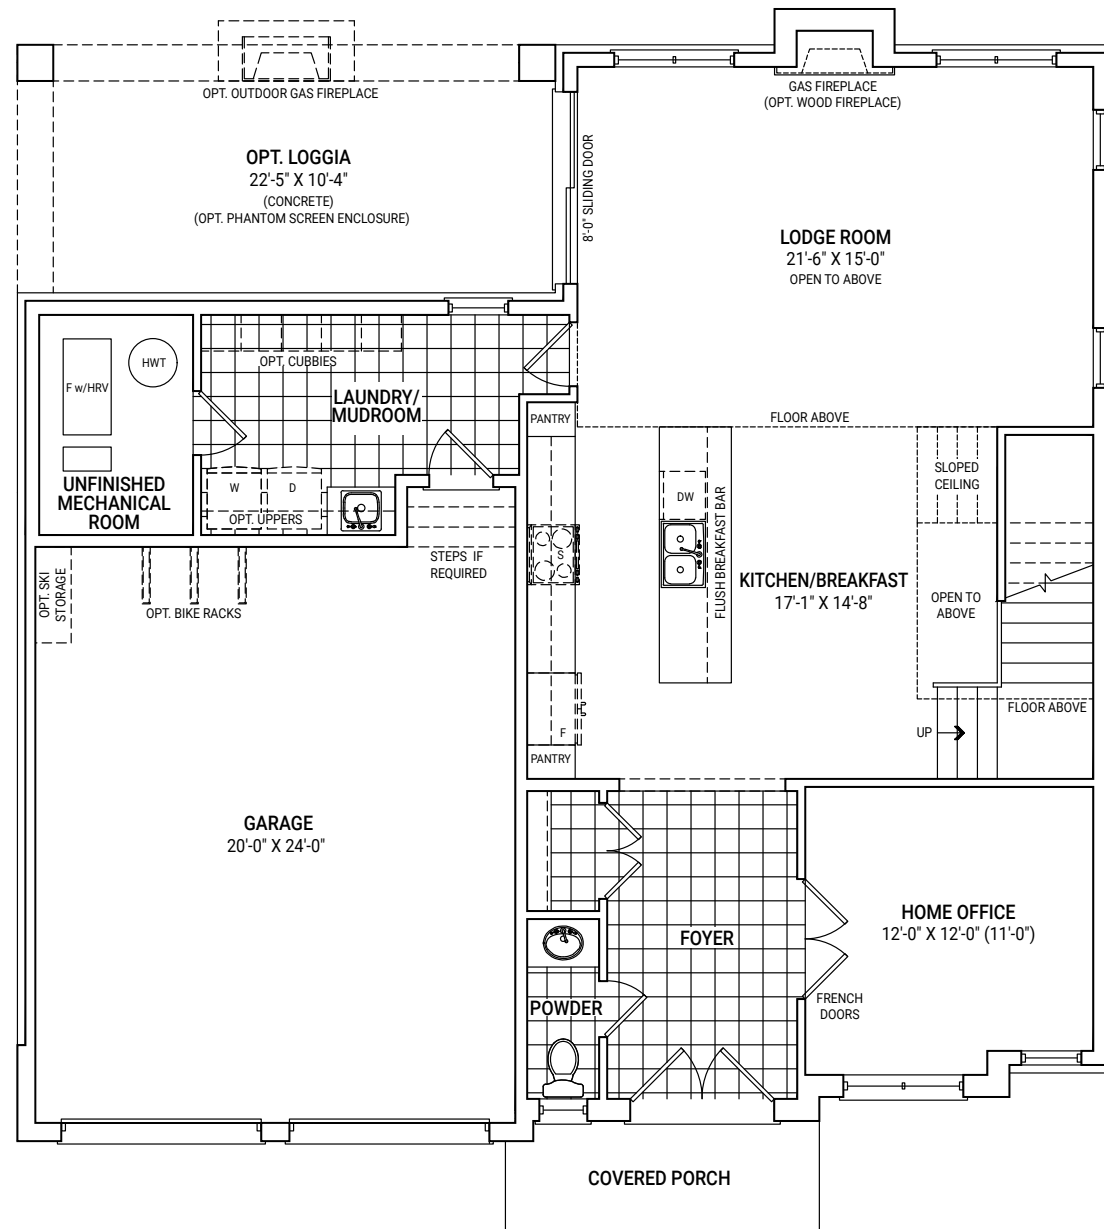

JACKSON HOLE

54-05
ELEVATION D
2,987 SQ.FT

GROUND FLOOR PLAN
ELEVATION D