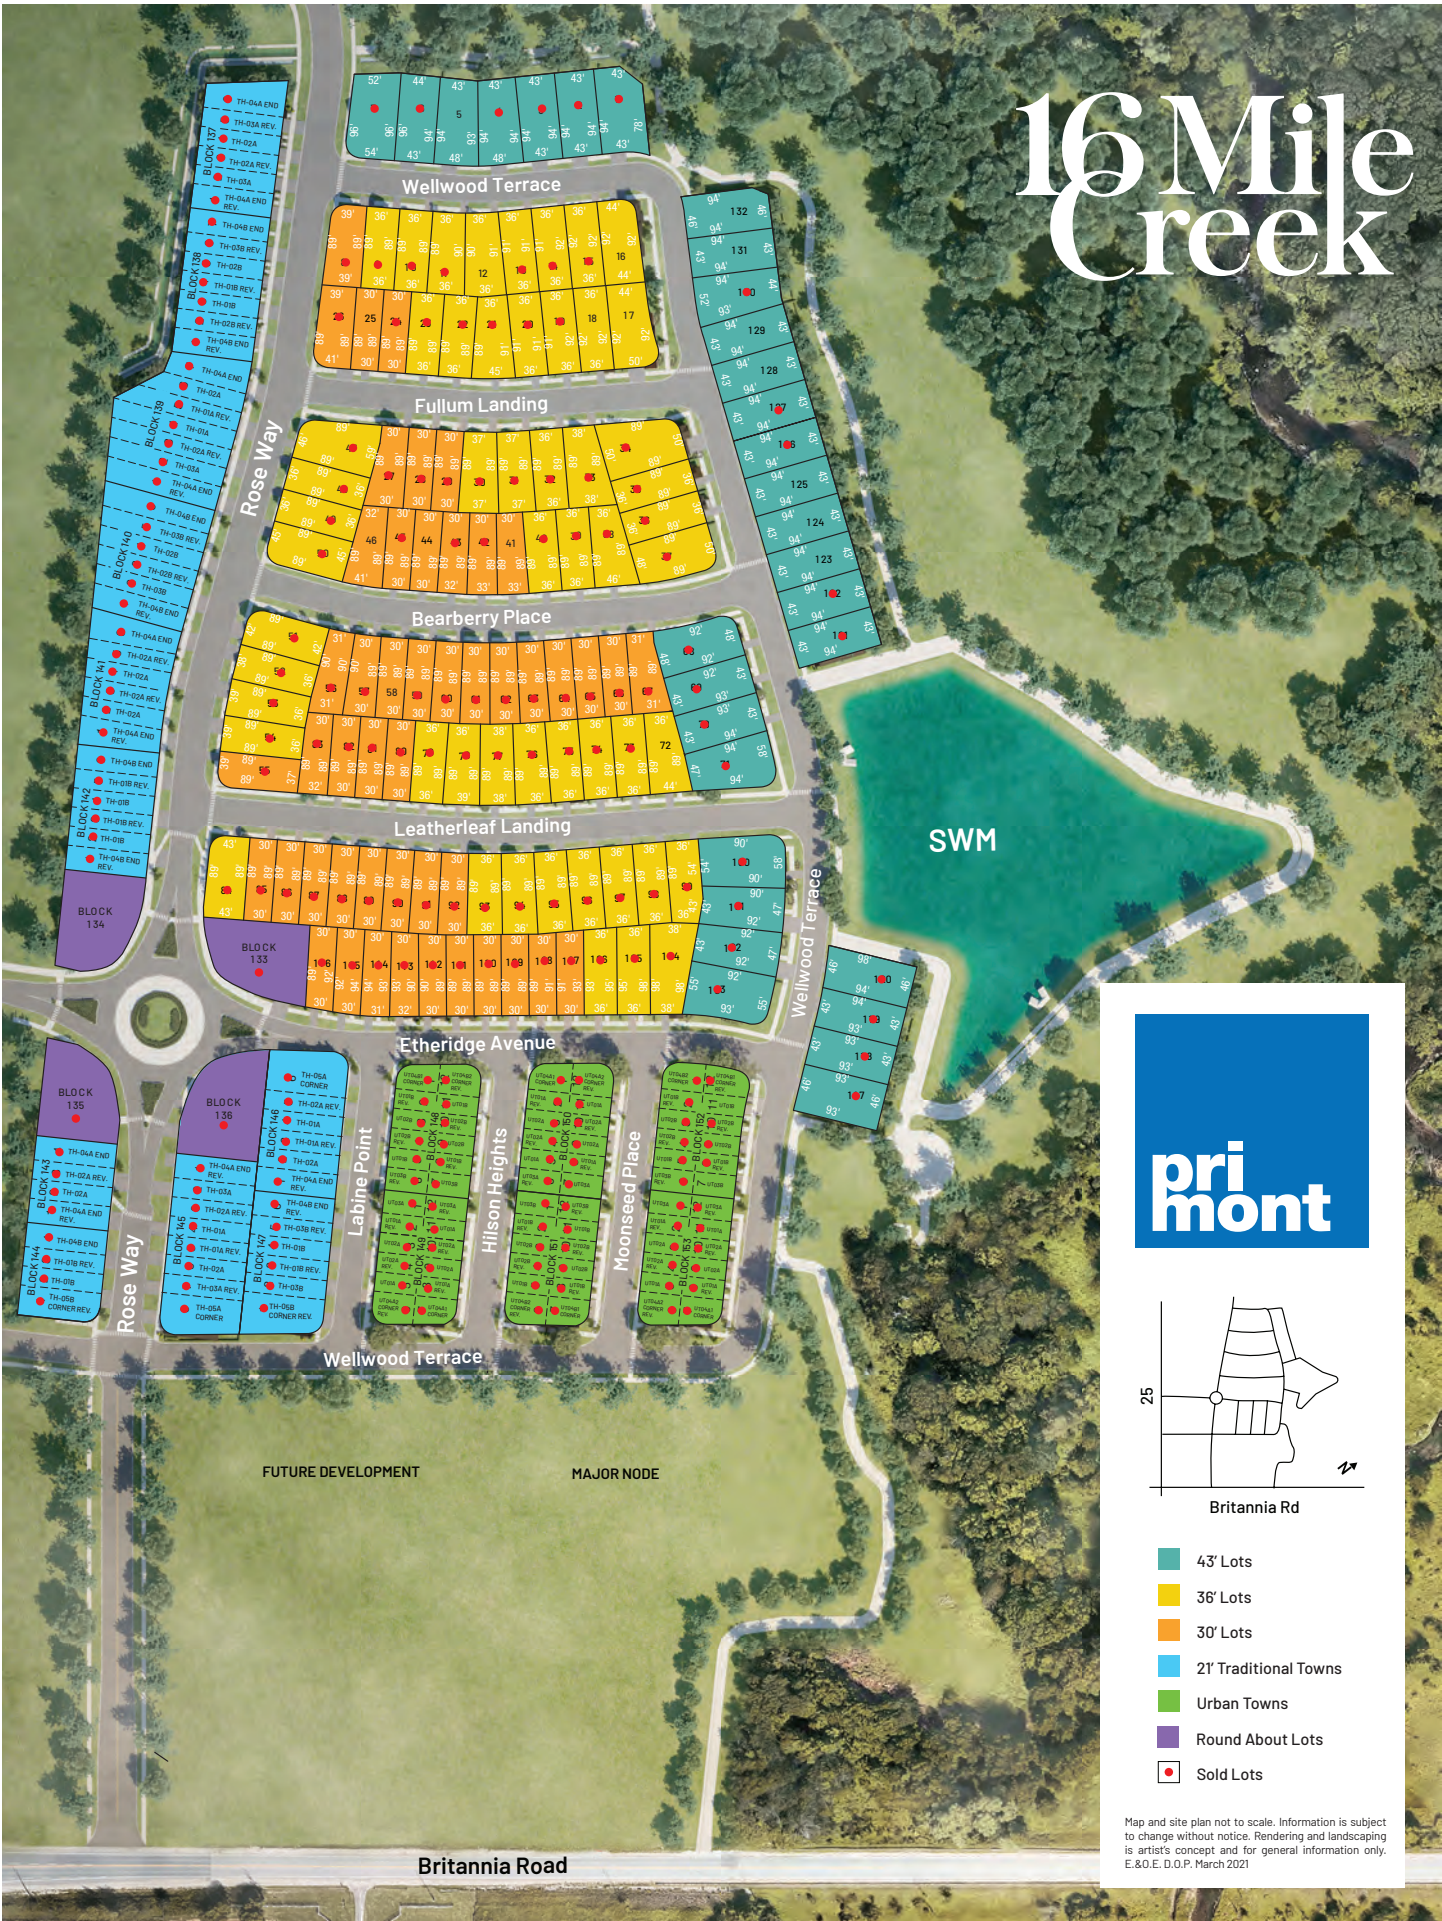

16 Mile Creek

- 43' Lots
- 36' Lots
- 30' Lots
- 21' Traditional Towns
- Urban Towns
- Round About Lots
- Sold Lots